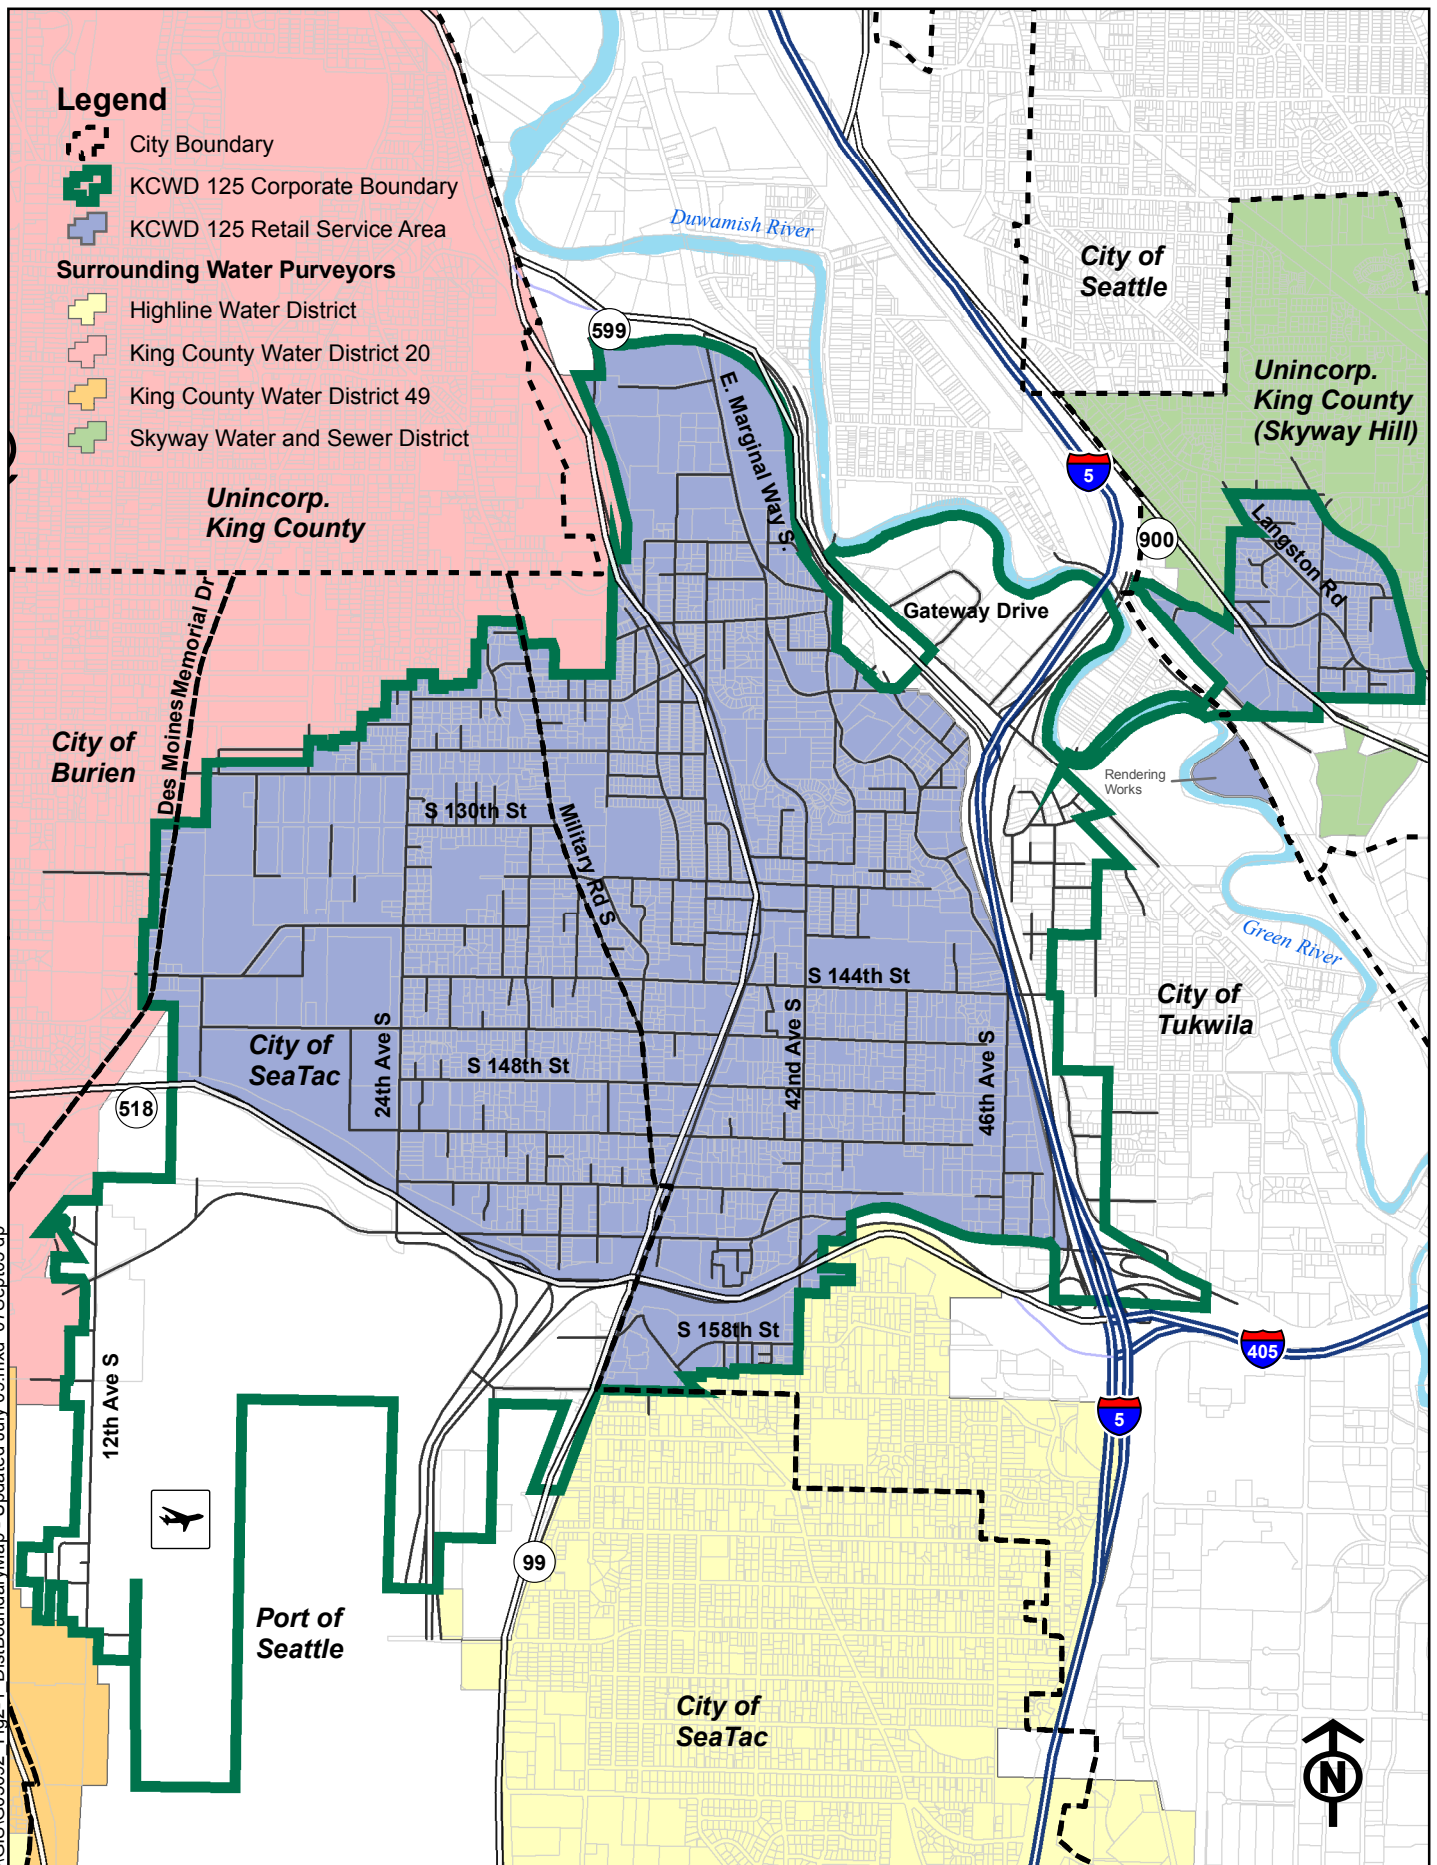

Legend

-  City Boundary
-  KCWD 125 Corporate Boundary
-  KCWD 125 Retail Service Area
- Surrounding Water Purveyors**
-  Highline Water District
-  King County Water District 20
-  King County Water District 49
-  Skyway Water and Sewer District

K:\P05\05092_00\GIS\G05092_Fig2-1_DistBoundaryMap - Updated July 09.mxd 07Sept05 dp

Figure 2-1

District Boundary Map

Comprehensive Water Plan

KCWD